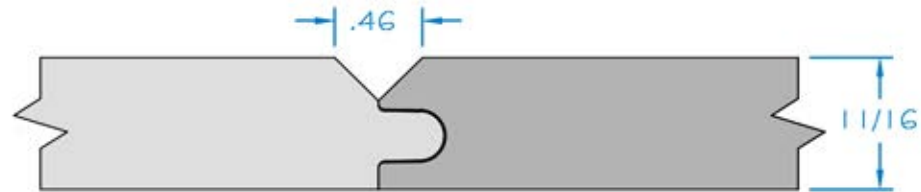

Cut. Fasten. Paint. Admire.

Rustic V Groove Tongue & Groove Siding

1 x 4
Actual Measure is 11/16" x 3-1/2"

1 x 6
Actual Measure is 11/16" x 5-1/2"

1 x 8
Actual Measure is 11/16" x 8-1/4"

1 x 10
Actual Measure is 11/16" x 9-1/4"