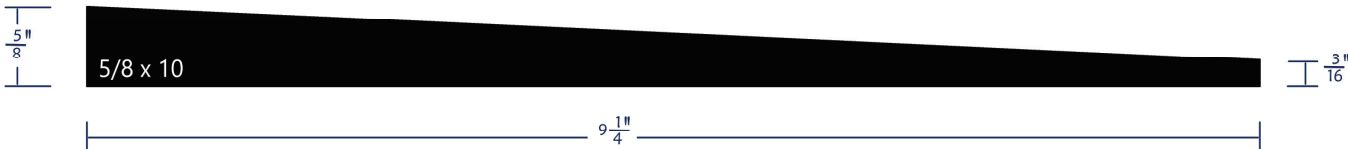

# Standard Beveled Siding Profiles

Available in Smooth or Woodgrain Face

Depth of Siding at  
1-1/4" Standard Overlap:

1/2" Product

5/8" Product

+/- 1/16" All Dimensions