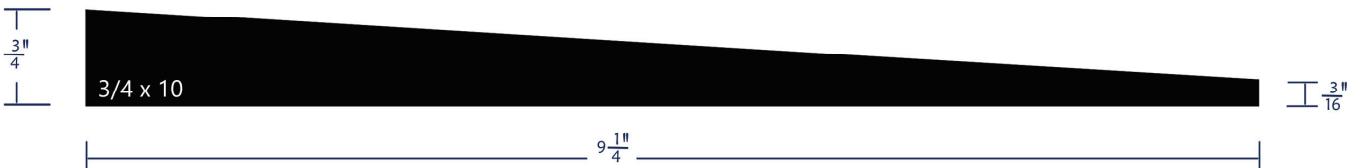

# Standard Beveled Siding Profiles

Available in Smooth or Woodgrain Face

Depth of Siding at  
1-1/4" Standard Overlap:

1/2" Product

5/8" Product

+/- 1/16" All Dimensions