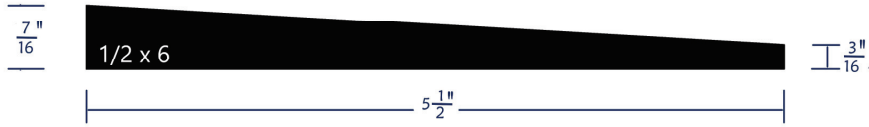

# Standard Beveled Siding Profiles

Available in Smooth or Woodgrain Face

Depth of Siding at  
1-1/4" Standard Overlap:

1/2" Product

5/8" Product

+/- 1/16" All Dimensions