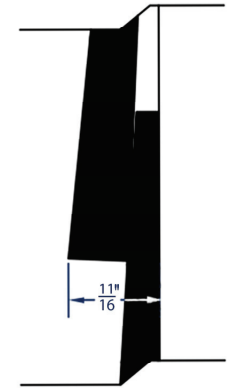

# Standard Beveled Siding Profiles

Available in Smooth or Woodgrain Face

Depth of Siding at  
1-1/4" Standard Overlap:

1/2" Product

5/8" Product

+/- 1/16" All Dimensions