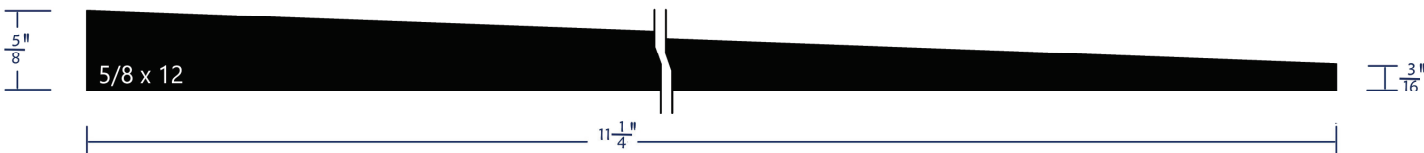

# Standard Beveled Siding Profiles

Available in Smooth or Woodgrain Face

Depth of Siding at  
1-1/4" Standard Overlap:

1/2" Product

5/8" Product

+/- 1/16" All Dimensions