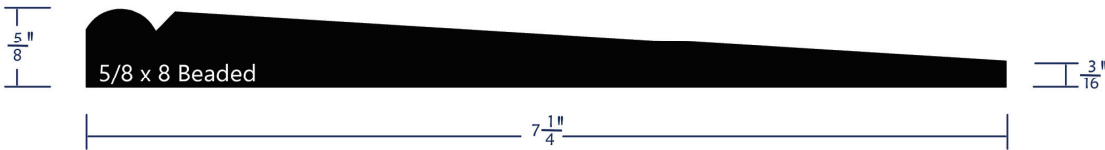

# Standard Beveled Siding Profiles

Available in Smooth or Woodgrain Face

Depth of Siding at  
1-1/4" Standard Overlap:

1/2" Product

5/8" Product

+/- 1/16" All Dimensions