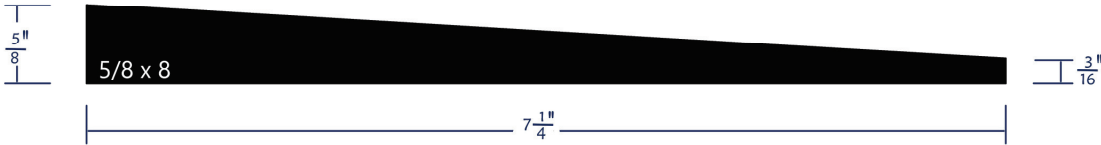

# Standard Beveled Siding Profiles

Available in Smooth or Woodgrain Face

Depth of Siding at  
1-1/4" Standard Overlap:

1/2" Product

5/8" Product

+/- 1/16" All Dimensions