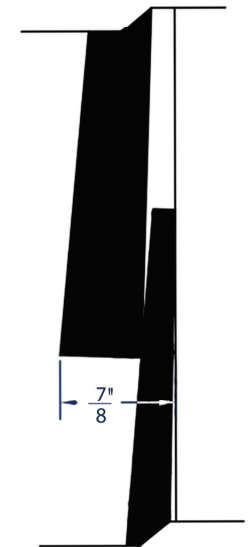

# Standard Beveled Siding Profiles

Available in Smooth or Woodgrain Face

Depth of Siding at  
1-1/4" Standard Overlap:

1/2" Product

5/8" Product

+/- 1/16" All Dimensions