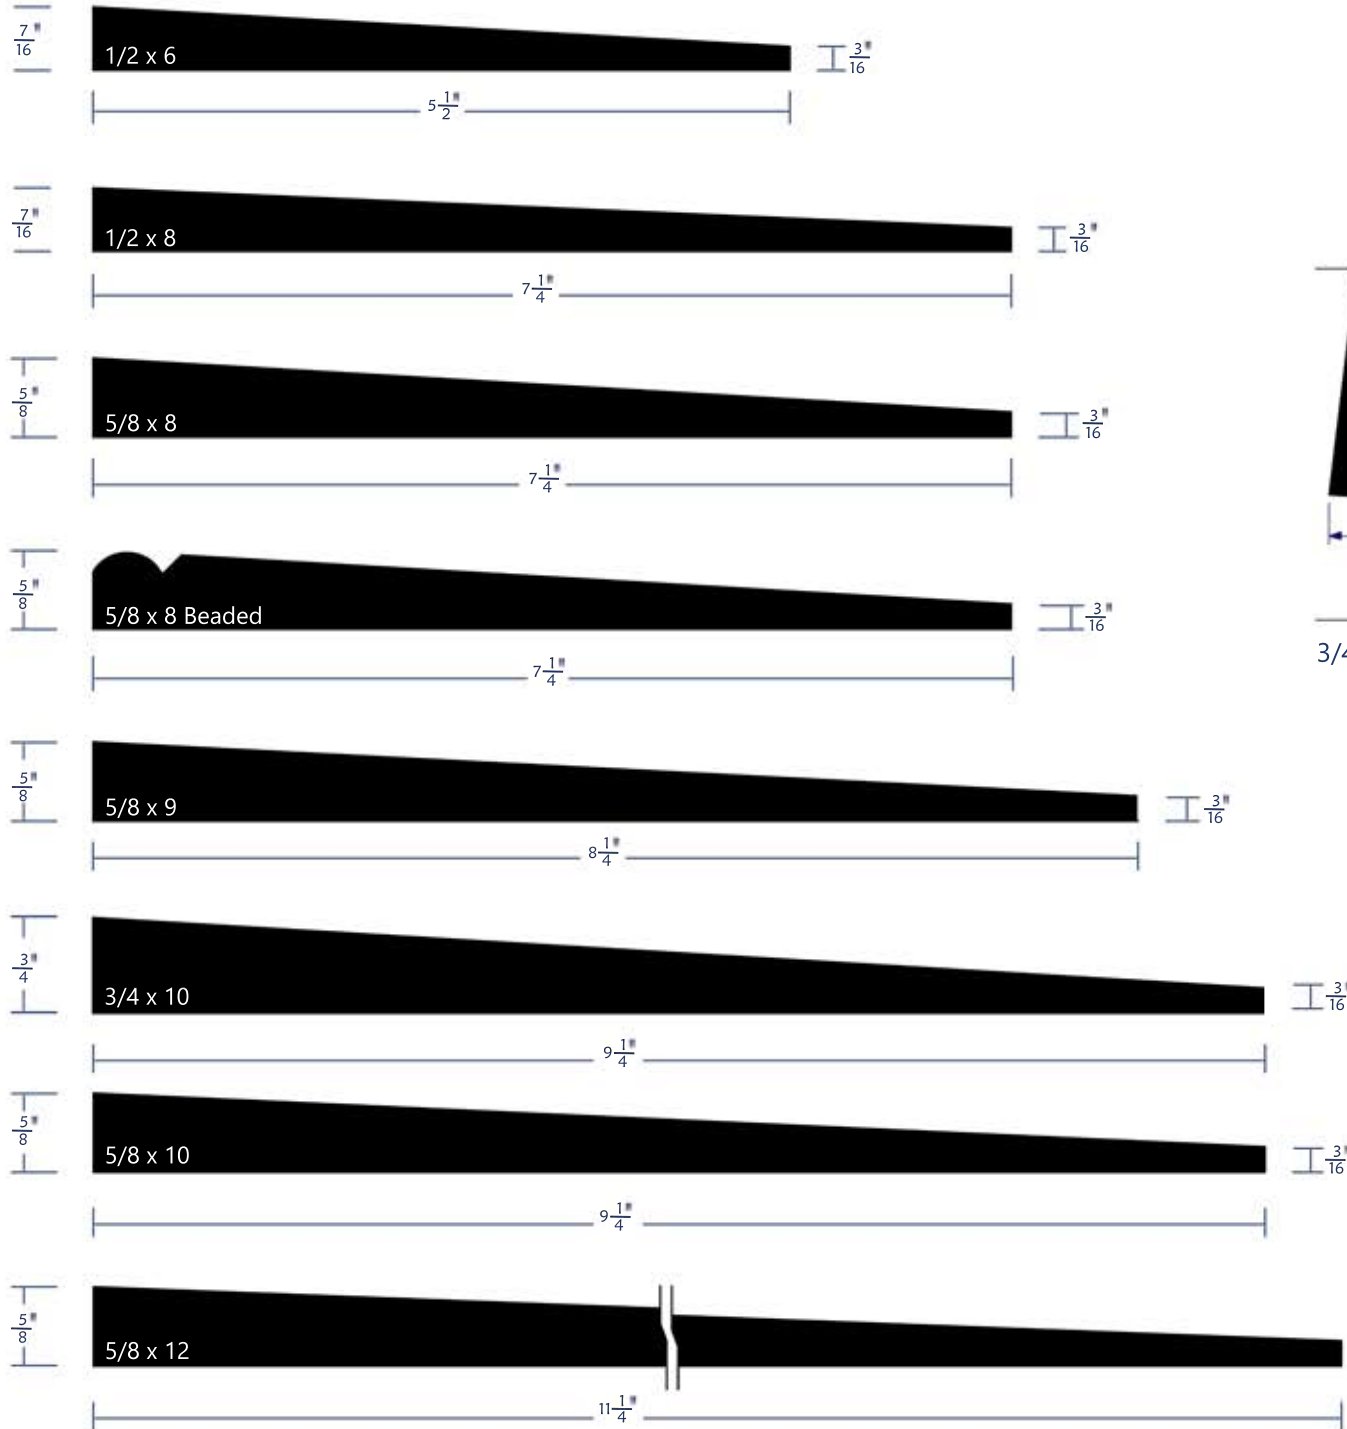

Standard Beveled Siding Profiles

Available in Smooth or Woodgrain Face

Depth of Siding at 1-1/4" Standard Overlap:

+/- 1/16" All Dimensions