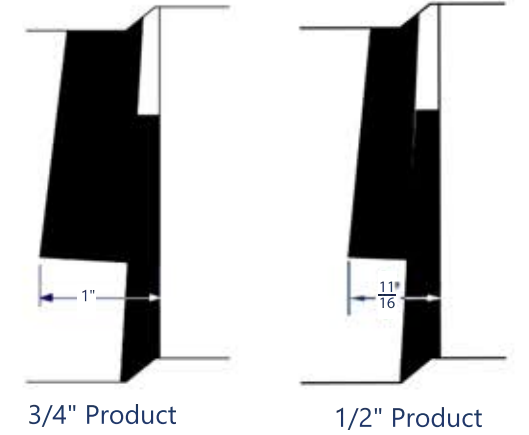

Standard Beveled Siding Profiles

Available in Smooth or Woodgrain Face

Depth of Siding at 1-1/4" Standard Overlap:

+/- 1/16" All Dimensions