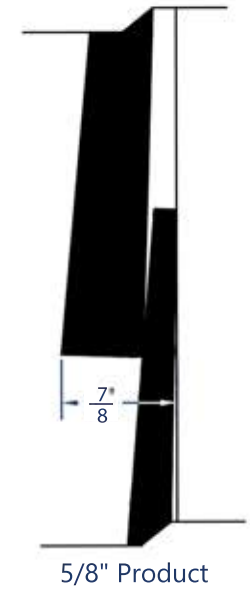

Standard Beveled Siding Profiles

Available in Smooth or Woodgrain Face

Depth of Siding at 1-1/4" Standard Overlap:

+/- 1/16" All Dimensions