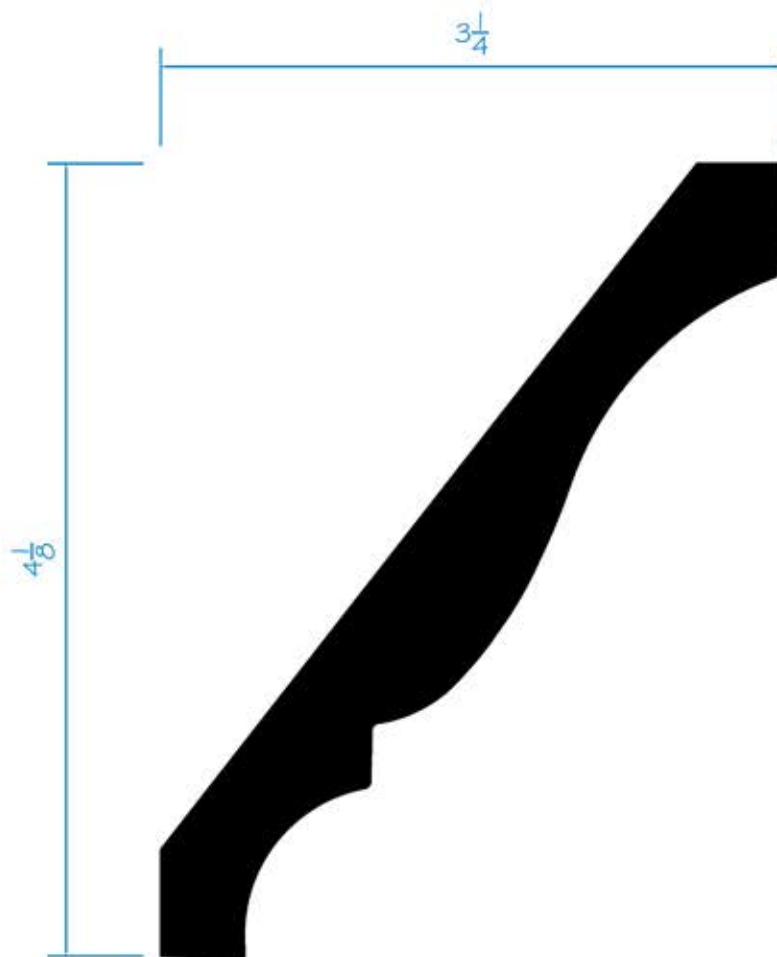

DM
DURATION[®]
MOULDING & MILLWORK

Crown Moulding - 16 ft
D45 - 11/16" x 5-1/4"

Cut. Fasten. Paint. Admire.

DURATIONMillwork.com
888-388-7852
info@durationmillwork.com