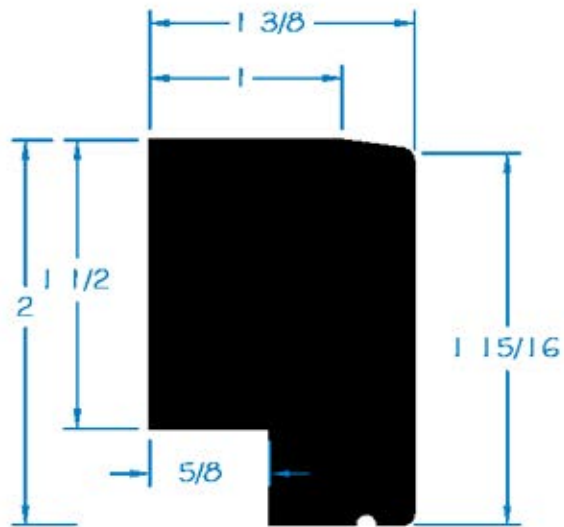

DM
DURATION[®]
MOULDING & MILLWORK

Thick Subsill - 8 ft / 16 ft
D269 - $1\text{-}\frac{3}{8}$ " x 2" x 8'
D26916 - $1\text{-}\frac{3}{8}$ " x 2" x 16'

Cut. Fasten. Paint. Admire.

DURATIONMillwork.com
888-388-7852
info@durationmillwork.com