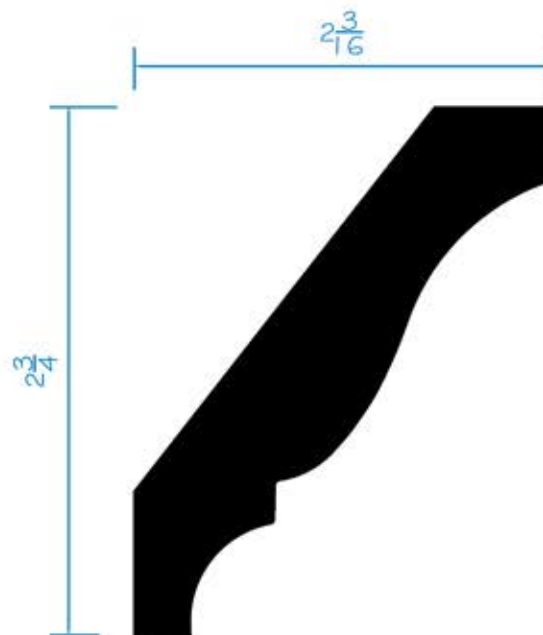

**DM**  
**DURATION**<sup>®</sup>  
MOULDING & MILLWORK

Crown Moulding - 16 ft  
D49 - 11/16" x 3-1/2"

**Cut. Fasten. Paint. Admire.**

DURATIONMillwork.com  
888-388-7852  
info@durationmillwork.com