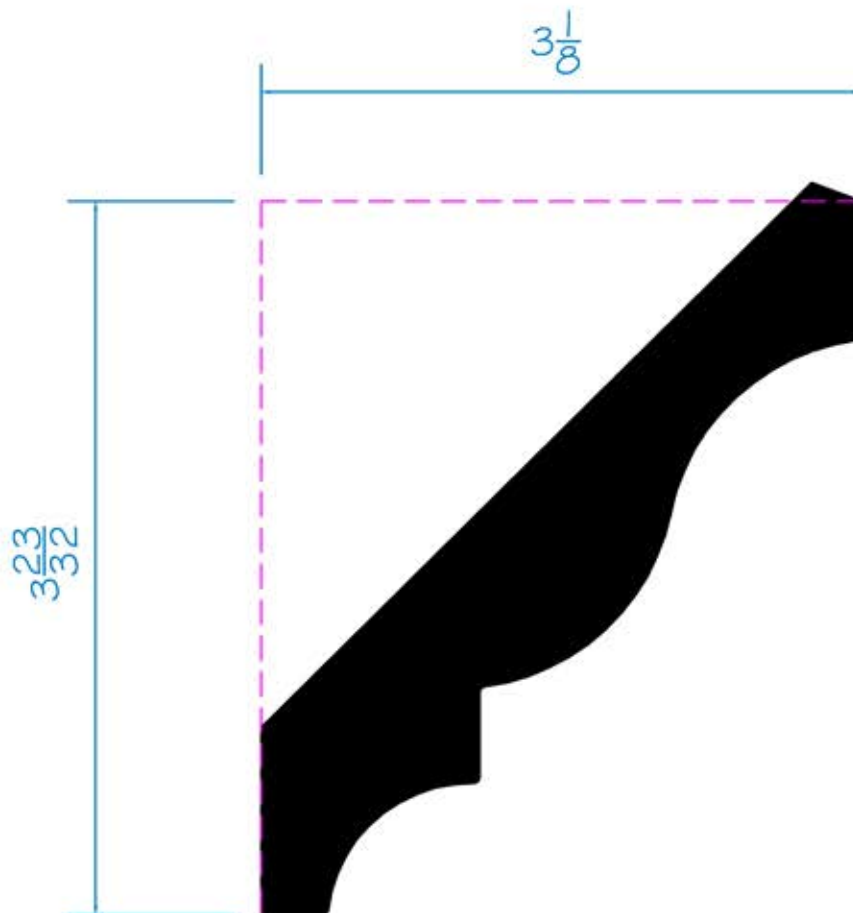

DM
DM
DURATION®
MOULDING & MILLWORK

DSC-129 - 16 ft
1" x 4-27/32"

Cut. Fasten. Paint. Admire.

DURATIONMillwork.com
888-388-7852
info@durationmillwork.com