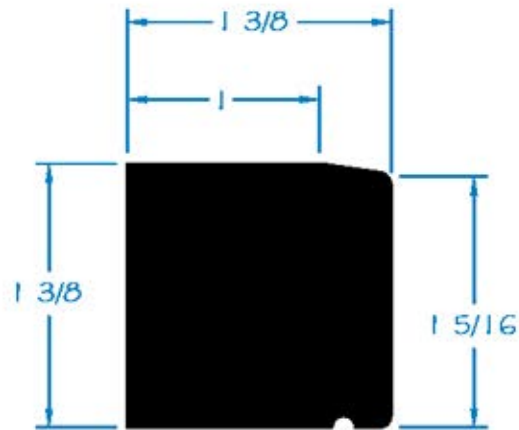

DM
DURATION[®]
MOULDING & MILLWORK

Subsill - 8 ft
D69 - $1\text{-}\frac{3}{8}$ " x $1\text{-}\frac{3}{8}$ "

Cut. Fasten. Paint. Admire.

DURATIONMillwork.com
888-388-7852
info@durationmillwork.com