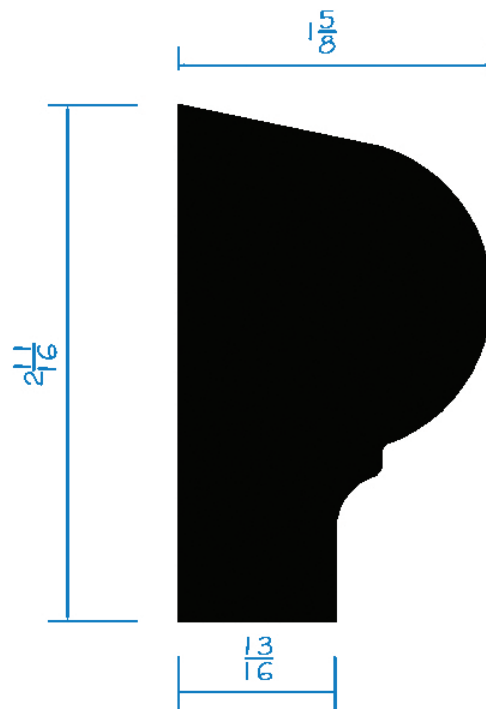

DM
DURATION[®]
MOULDING & MILLWORK

DSC-208 - 16 ft
1-5/8" x 2-11/16"

Cut. Fasten. Paint. Admire.

DURATIONMillwork.com
888-388-7852
info@durationmillwork.com